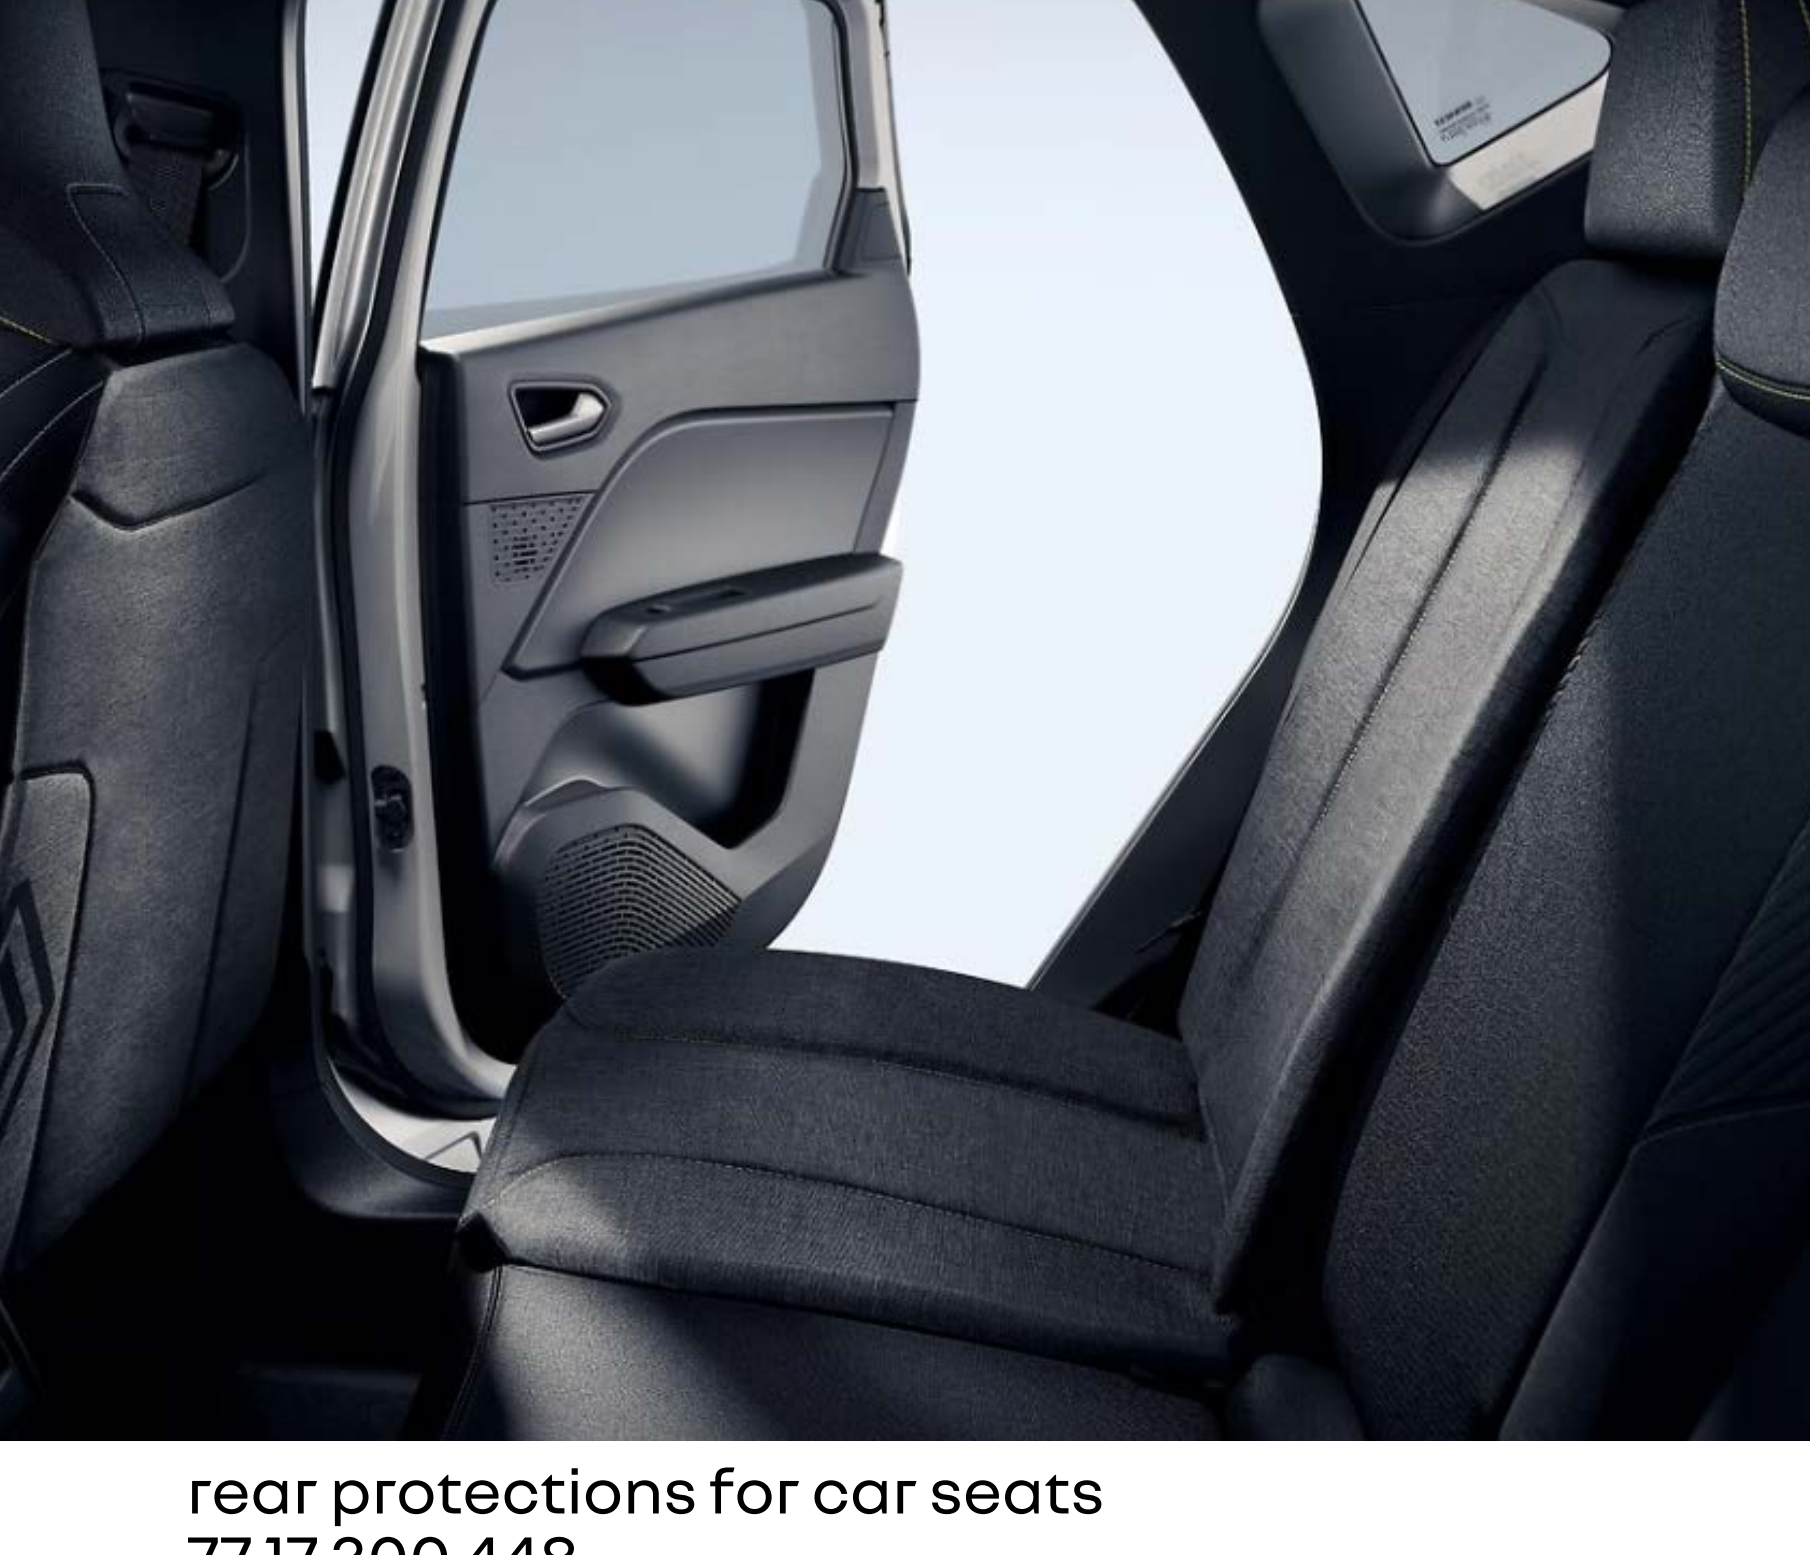

02. comfort

enjoy every journey with our practical and clever accessories

Protect your seats & keep things organised with our Family Pack. The seat protection helps prevent the wear & tear caused by child car seats, muddy feet on the back of seats and is great at catching crumbs! Also includes a handy backseat organiser, great for storing everything you might need on a journey.

family pack

£115

rear protections for car seats
77 17 300 448